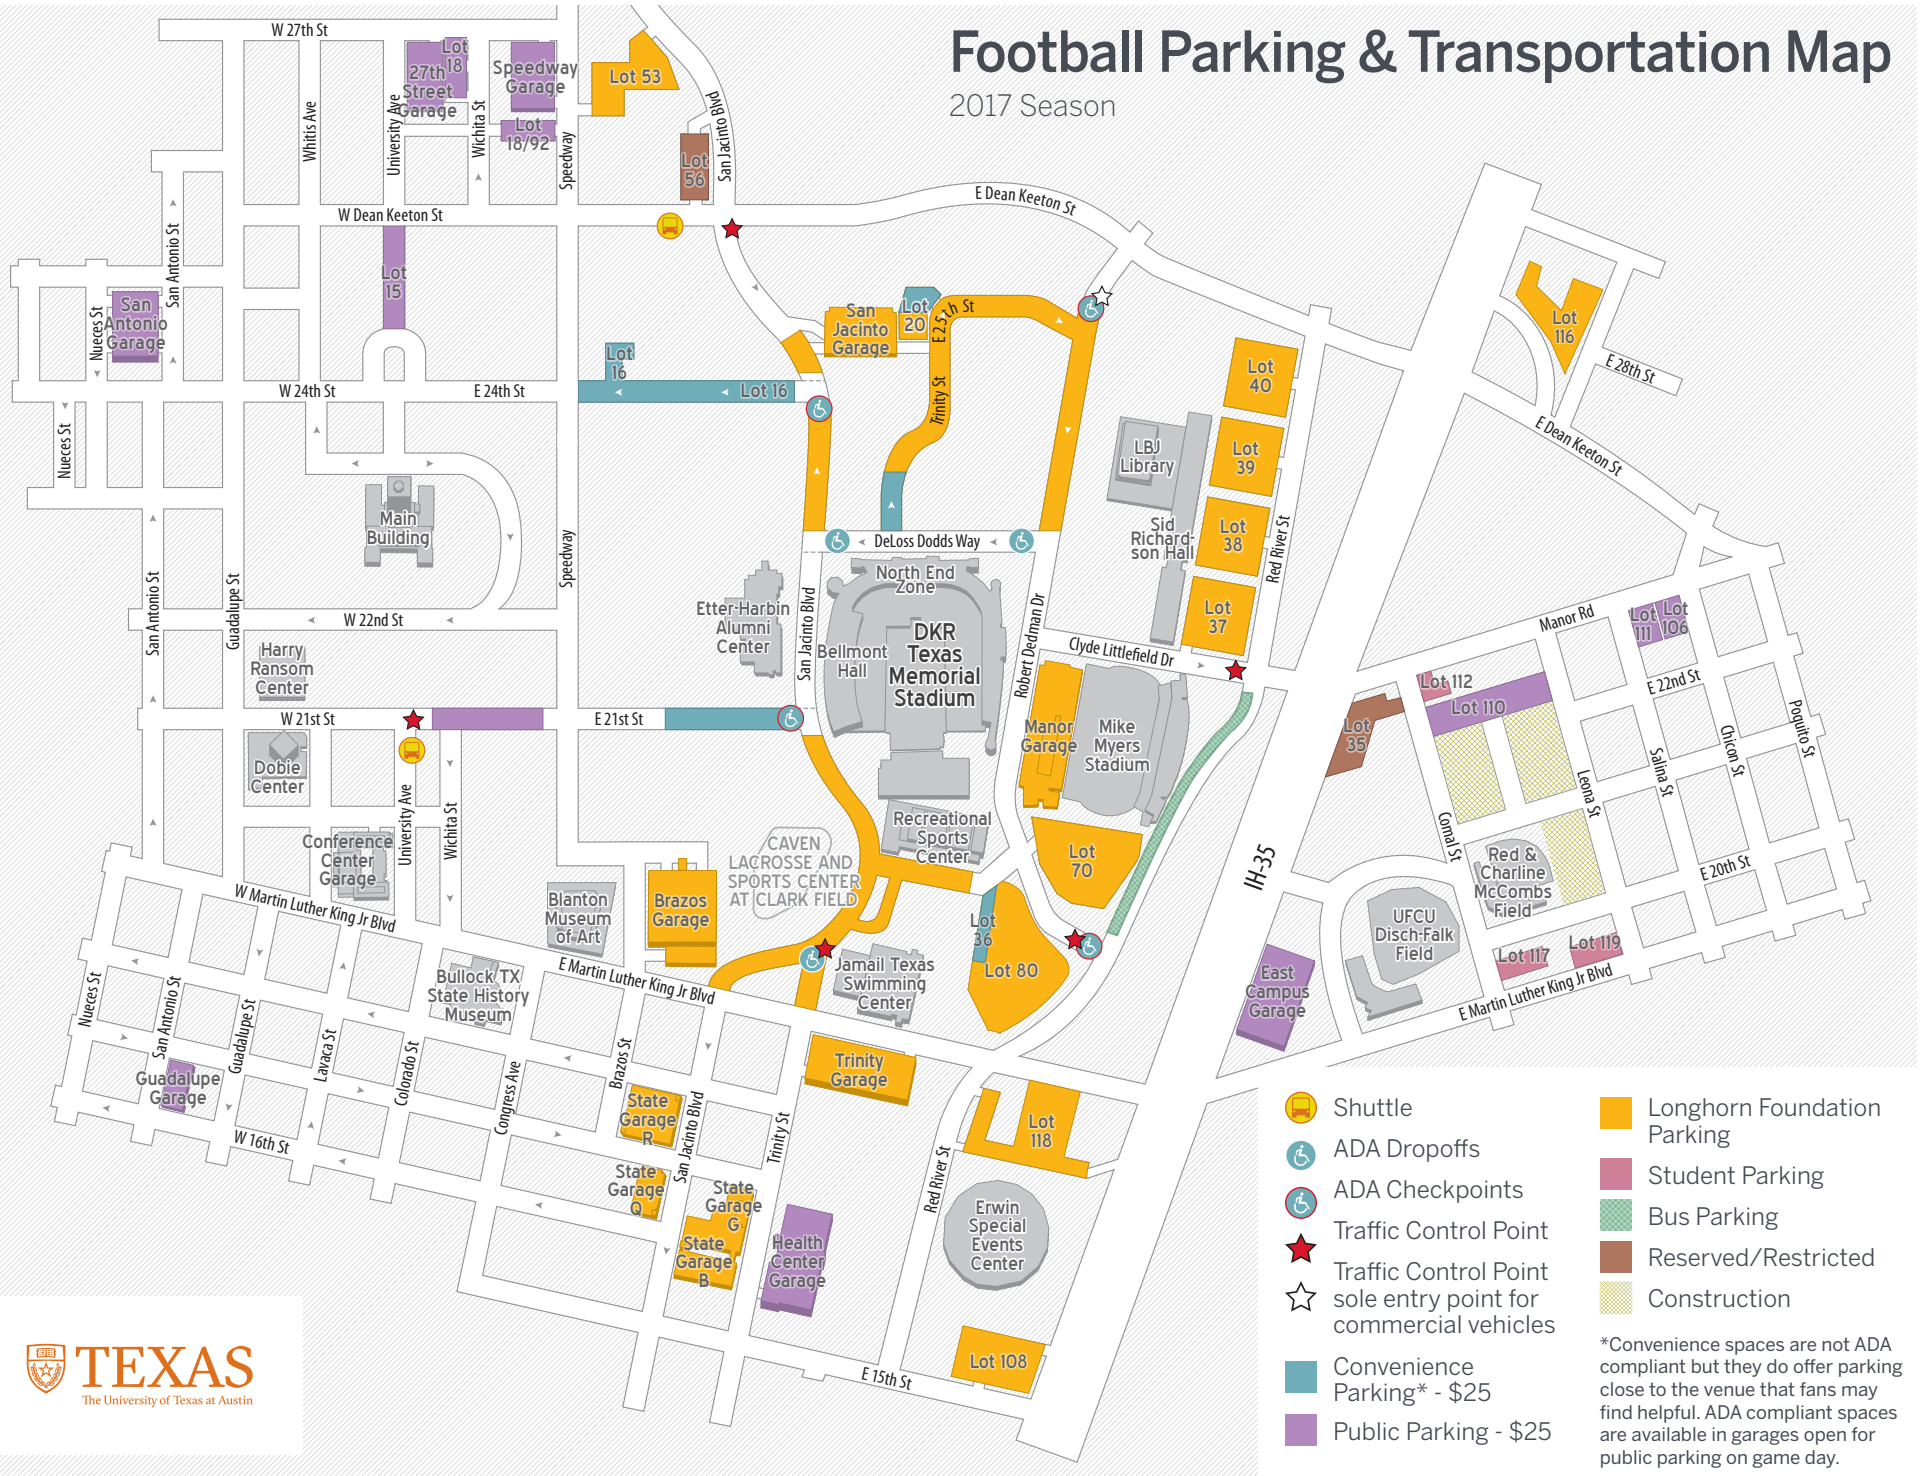

Football Parking & Transportation Map

2017 Season

*Convenience spaces are not ADA compliant but they do offer parking close to the venue that fans may find helpful. ADA compliant spaces are available in garages open for public parking on game day.