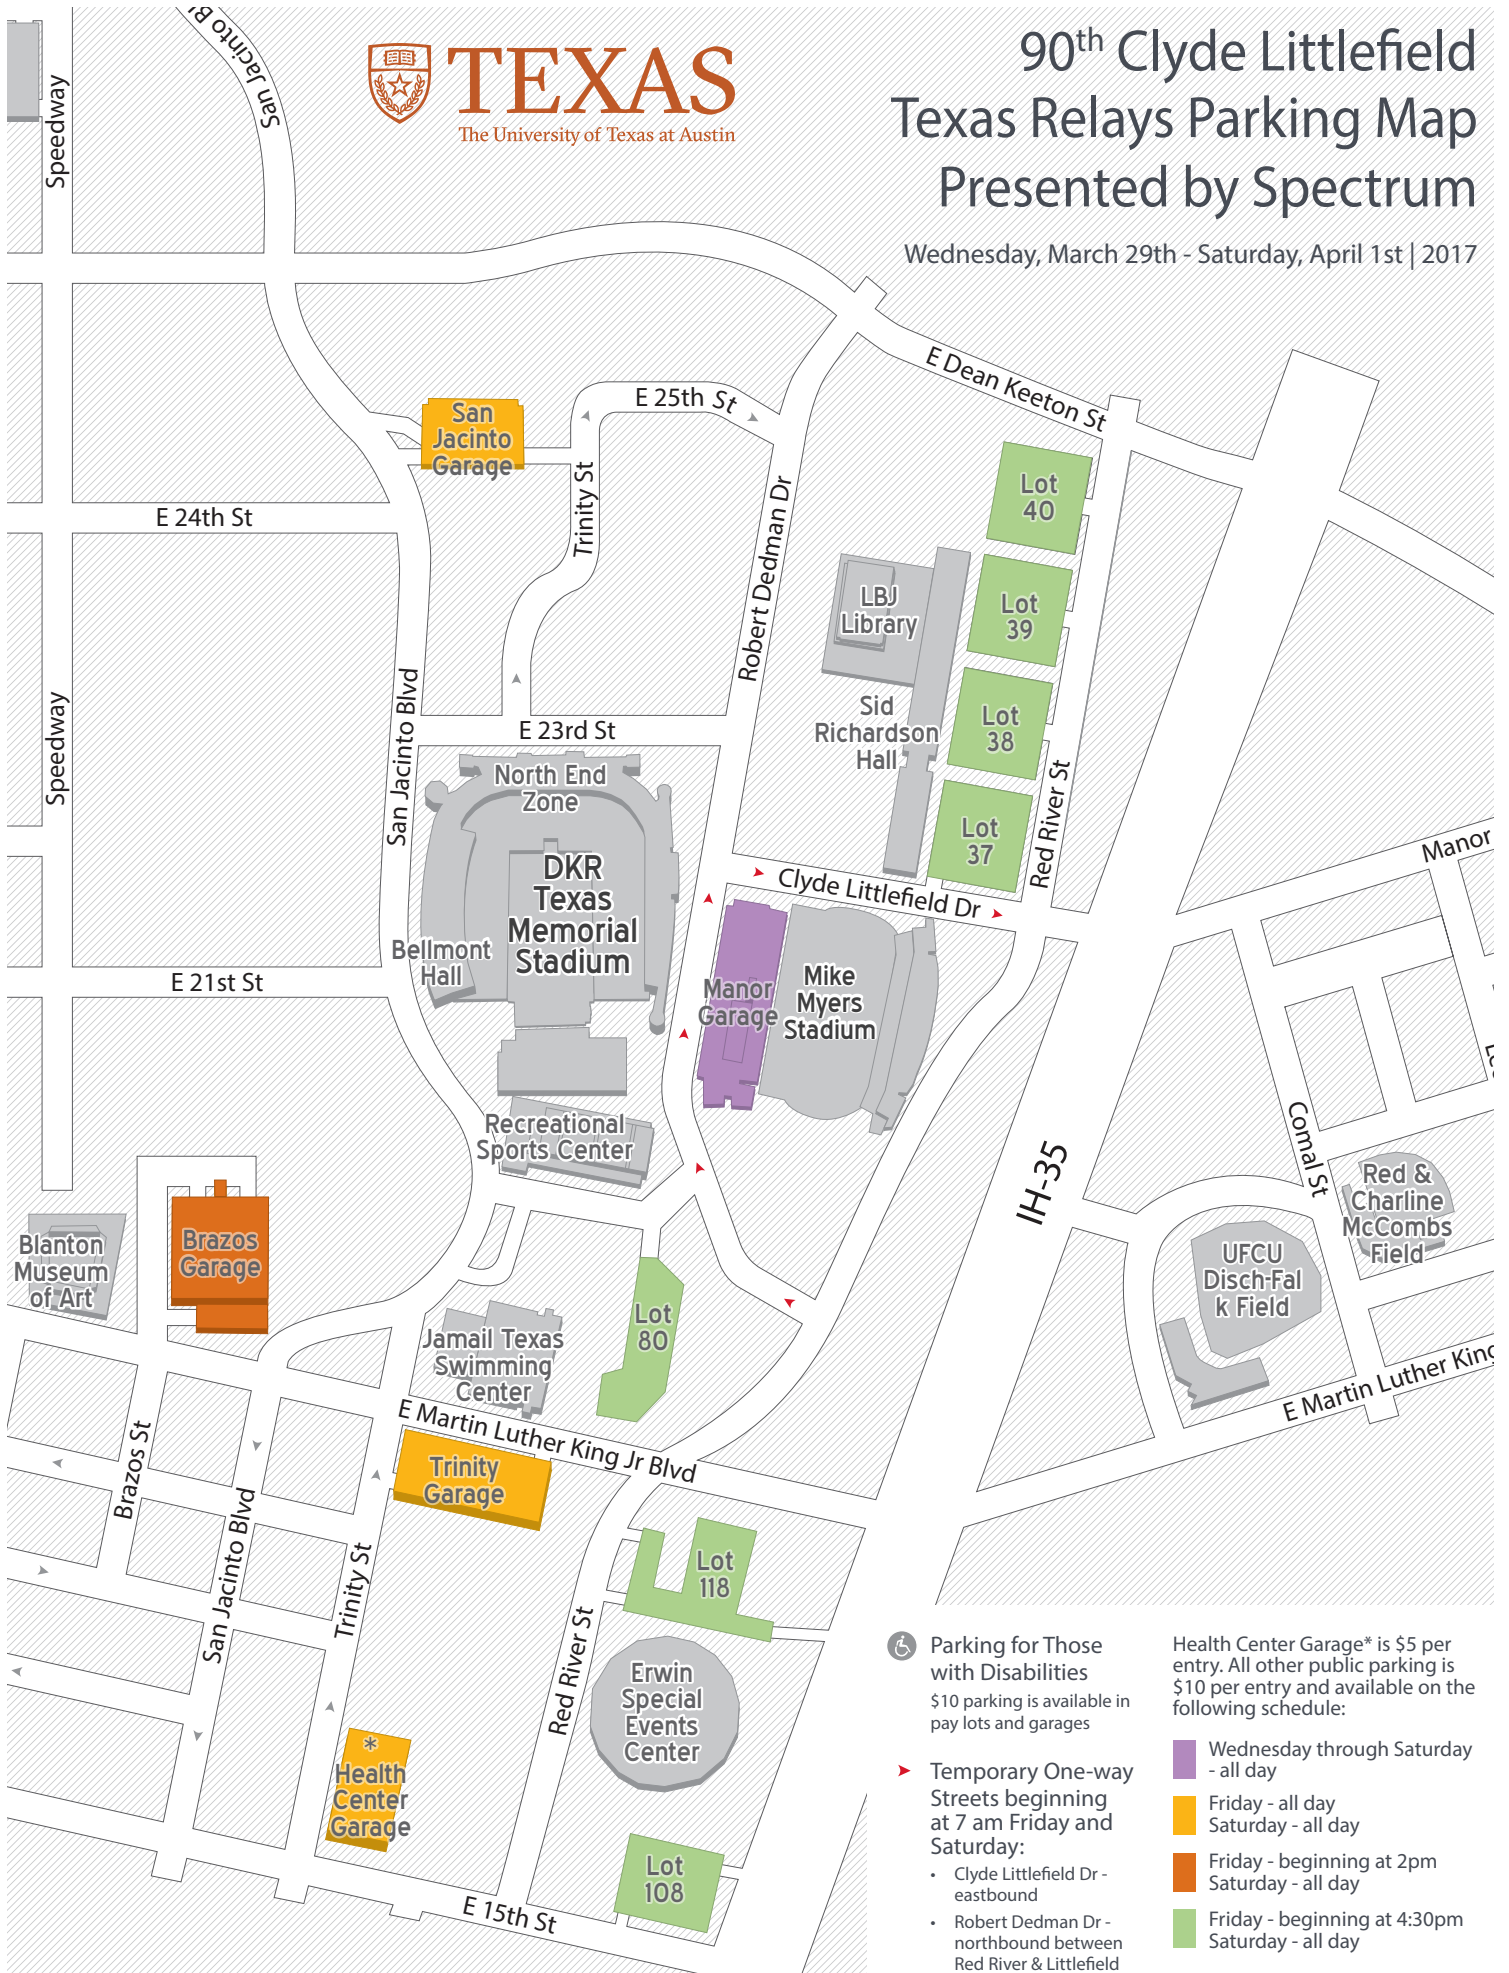

90th Clyde Littlefield Texas Relays Parking Map Presented by Spectrum

Wednesday, March 29th - Saturday, April 1st | 2017

Parking for Those with Disabilities
\$10 parking is available in pay lots and garages

Temporary One-way Streets beginning at 7 am Friday and Saturday:

- Clyde Littlefield Dr - eastbound
- Robert Dedman Dr - northbound between Red River & Littlefield

Health Center Garage* is \$5 per entry. All other public parking is \$10 per entry and available on the following schedule:

- Wednesday through Saturday - all day
- Friday - all day
Saturday - all day
- Friday - beginning at 2pm
Saturday - all day
- Friday - beginning at 4:30pm
Saturday - all day