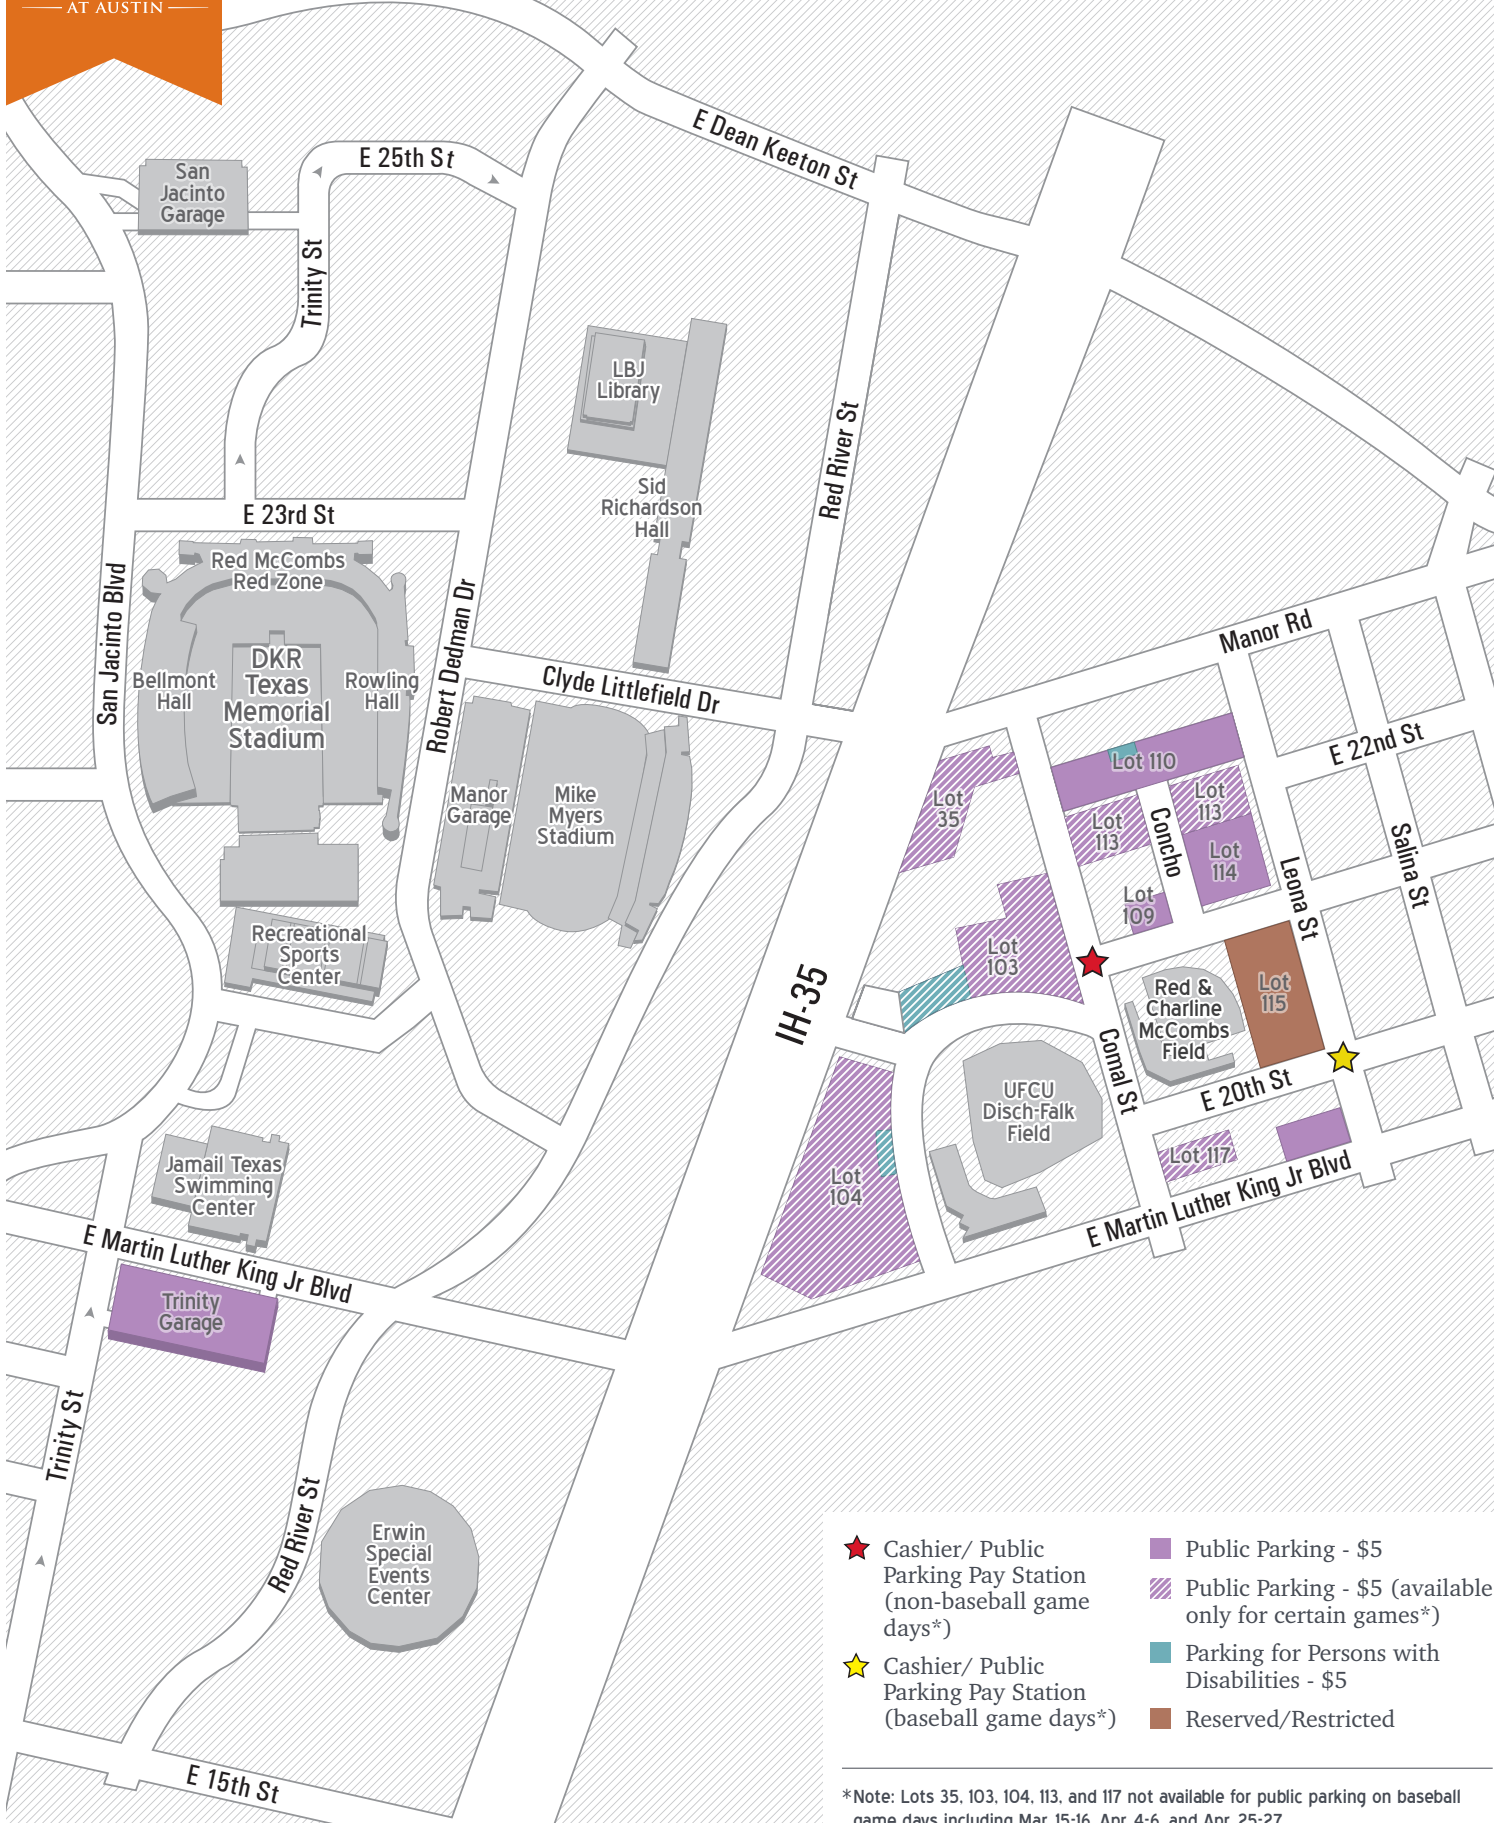

Softball Parking Map

2014 Season

- ★ Cashier/ Public Parking Pay Station (non-baseball game days*)
- ★ Cashier/ Public Parking Pay Station (baseball game days*)
- Public Parking - \$5
- Public Parking - \$5 (available only for certain games*)
- Parking for Persons with Disabilities - \$5
- Reserved/Restricted

*Note: Lots 35, 103, 104, 113, and 117 not available for public parking on baseball game days including Mar. 15-16, Apr. 4-6, and Apr. 25-27