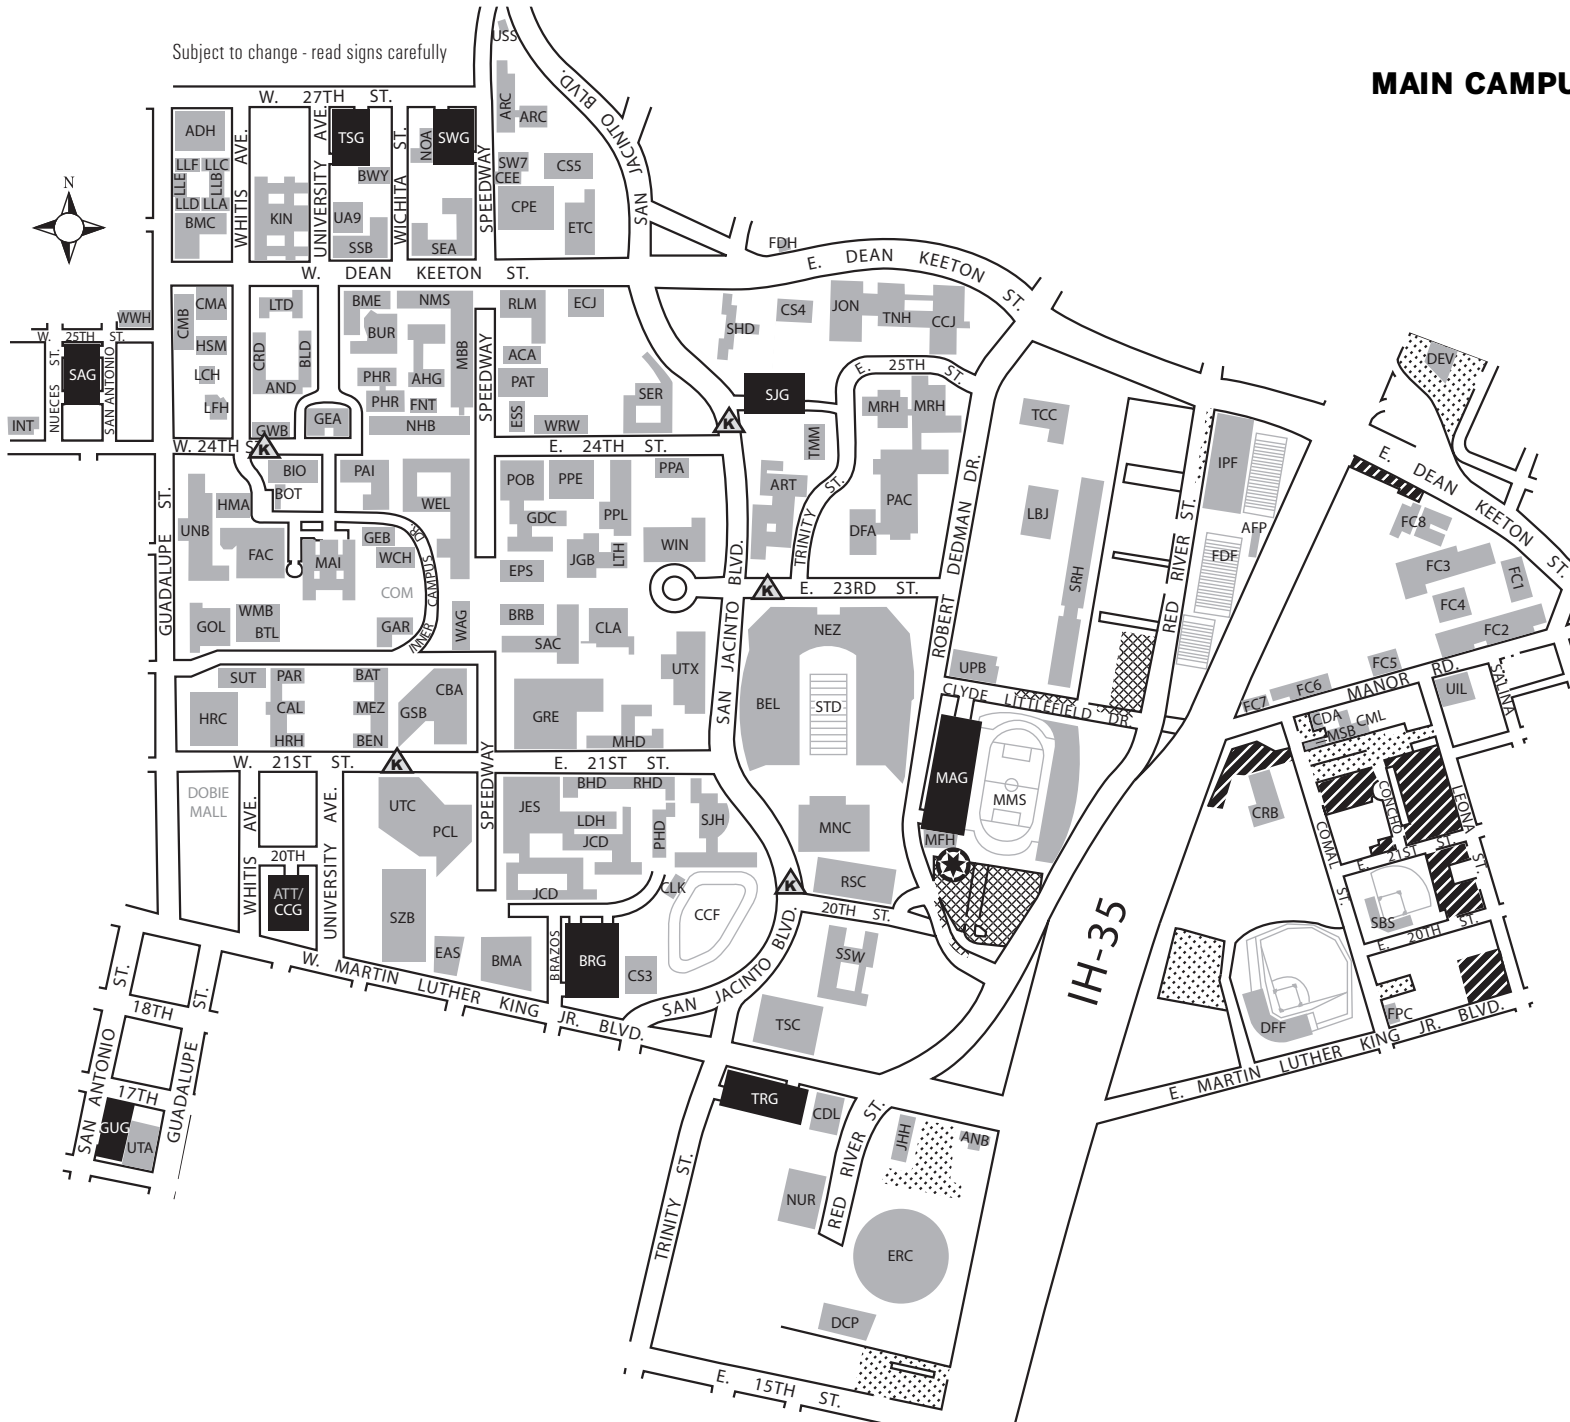

UT AUSTIN MAIN CAMPUS STUDENT PARKING

Subject to Change

-  **LONGHORN LOTS:** surface lot parking for any UT permit
-  **LONGHORN LOTS:** surface lot parking for any UT permit - NO PARKING 4 a.m.-6 a.m.
-  **"C" LOTS:** surface lot parking for **C** and **C+** permit holders - NO PARKING 4 a.m.-6 a.m.
-  **GARAGES:**
 - all garages except CCG available to **C+** permit holders weeknights from 5 p.m. to 4 a.m. and all weekend from Friday at 5 p.m. to Monday at 4 a.m.
 - all garages available for daily/non-permit parking with fees based on the amount of time parked - **the first 30 minutes are free**
-  **RESERVED "C" CARPOOL SPACES:** parking for PTS-registered carpools with a **C** permit
-  **KIOSKS:** students may not drive past these entry control stations weekdays 7:30 a.m. - 3:30 p.m.