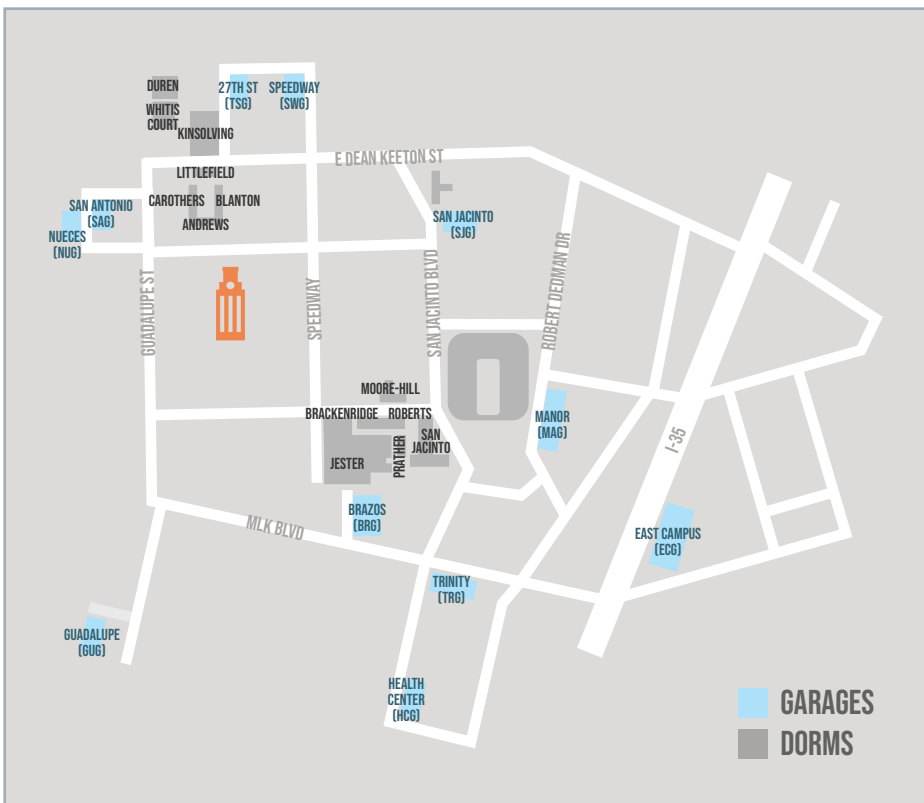

NEW TO CAMPUS?

NEED

Parking?

If you live ON CAMPUS and need parking

LIVE OFF CAMPUS?
Flip this over to find your perfect permit

YOU WILL NEED AN R PERMIT FOR A GARAGE.

Let's find a garage close to your housing. If you live in...

ANDREWS, BLANTON, OR CAROTHERS

Closest to you in order of proximity

R SAG
R TSG
R SWG

BRACKENRIDGE, JESTER, OR PRATHER

Closest to you in order of proximity

R BRG
R TRG
R SJG

DUREN, KINSOLVING, LITTLEFIELD, OR WHITIS COURT

Closest to you in order of proximity

R TSG
R SWG
R SAG

MOORE-HILL, ROBERTS, OR SAN JACINTO

Closest to you in order of proximity

R BRG
R TRG
R SJG

CREEKSID

Closest to you in order of proximity

R SJG
R SWG
R TSG

R PERMIT LOTTERY SYSTEM

As garage space is limited, new R permits are distributed through a random selection process and may be purchased for nine months or one semester. Permits purchased for the fall semester can be renewed for the spring semester. All permits have renewal options for the summer.

For more info on the R Permit Lottery system, see <https://parking.utexas.edu/lottery>

OTHER OPTIONS AVAILABLE!

D/D+

Parking for Students with disabilities

M

Motorcycle Parking

Locate **D** and **M** permit parking along streets and in surface parking lots throughout campus as indicated by signs.

For permit prices, and sale and lottery dates, see <https://parking.utexas.edu/parking/student>

The University of Texas at Austin

Parking and Transportation Services

GARAGES
DORMS