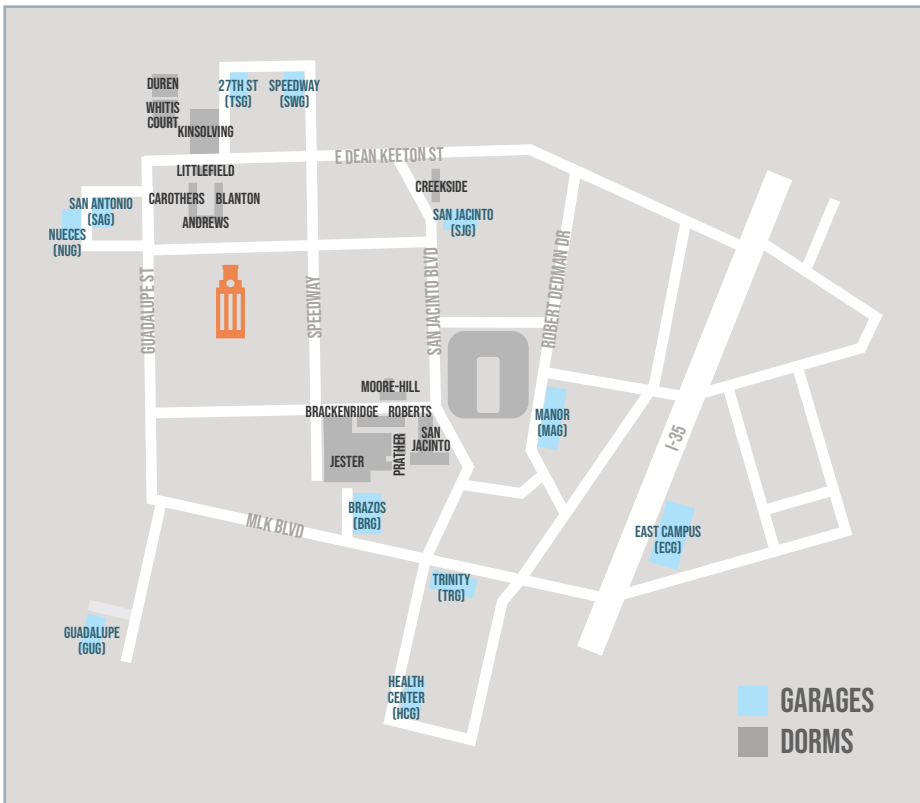

YOU WILL NEED AN R PERMIT FOR A GARAGE.

Let's find a garage close to your housing. If you live in...

ANDREWS, BLANTON, OR CAROTHERS

Closest to you in order of proximity

R SAG
R TSG
R SWG

BRACKENRIDGE, JESTER, OR PRATHER

Closest to you in order of proximity

R BRG
R TRG
R SJG

DUREN, KINSOLVING, LITTLEFIELD, OR WHITIS COURT

Closest to you in order of proximity

R TSG
R SWG
R SAG

MOORE-HILL, ROBERTS, OR SAN JACINTO

Closest to you in order of proximity

R BRG
R TRG
R SJG

CREEKSIDE

Closest to you in order of proximity

R SJG
R SWG
R TSG

R PERMIT WAITLIST SELECTION

As garage space is limited, new R permits are distributed through a random selection process and may be purchased for nine months or one semester. Permits purchased for the fall semester can be renewed for the spring semester. All permits have renewal options for the summer.

For more info on the R Permit Waitlist Selection, see <https://parking.utexas.edu/how-get-r-permit>

OTHER OPTIONS AVAILABLE!

D/D+

Parking for students with disabilities

M

Motorcycle Parking

Locate **D** and **D+** permit parking along streets, in surface parking lots, and in garages throughout campus as indicated by signs. Most **M** permit parking is along streets as indicated by signs.

For permit prices, and sale and waitlist selection dates, see <https://parking.utexas.edu/parking/student>

The University of Texas at Austin

Parking and Transportation Services

Garages
Dorms