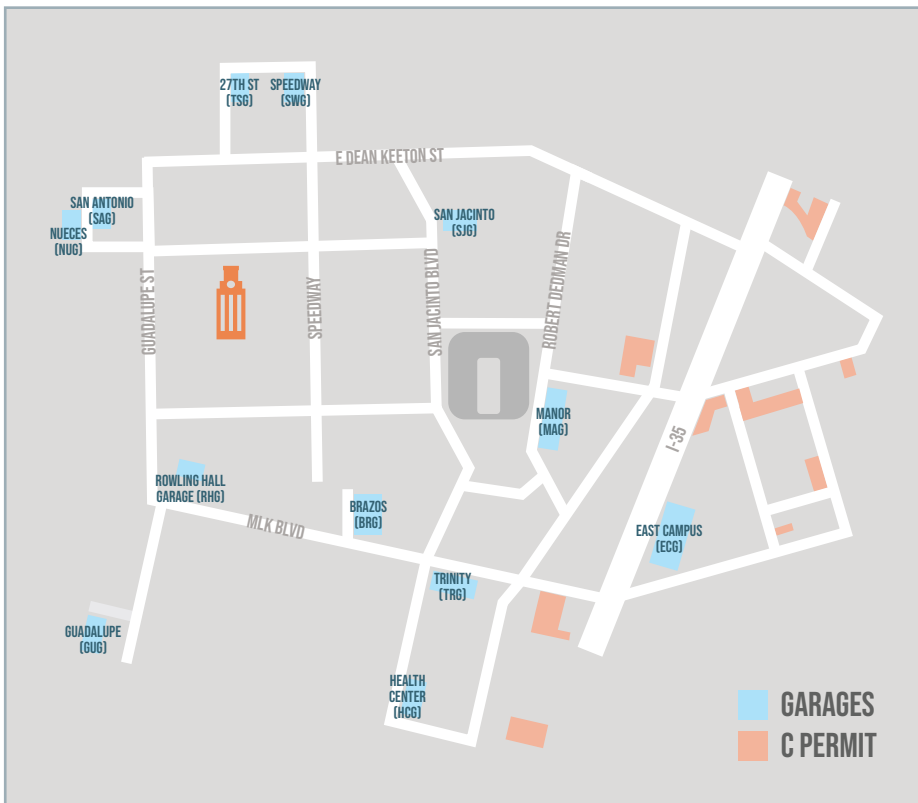

NEW TO CAMPUS?

NEED

Parking?

IF YOU LIVE OFF CAMPUS AND NEED PARKING

LIVE ON CAMPUS?

FLIP THIS OVER TO FIND YOUR PERFECT PERMIT

WHAT TIME OF DAY DO YOU NEED TO PARK ON CAMPUS?

Daytime, Evenings & Weekends

Evenings & Weekends Only

C

LOWEST COST

Parking is limited, outdoors, and more difficult to find

N

LOWER COST

Parking is only available weekdays 5:45 p.m. -7:30 a.m. and throughout weekends

C+

LOWER COST

adds convenience of evening/weekend garage parking to C permit

N+

HIGHER COST

Adds convenience of garage parking weekdays 5 p.m.-4 a.m. and throughout weekends to N permit

S

HIGHEST COST

Most convenient with guaranteed parking at specific garage*

S PERMIT WAITLIST SELECTION

As garage space is limited, new S permits are distributed through a random selection process and may be purchased for twelve months or one semester. Permits purchased for the fall semester can be renewed for the spring semester. All permits have renewal options for the summer.

For more info on the S Permit Waitlist Selection, see <https://parking.utexas.edu/get-s-permit>

*Does not include event relocations

OTHER OPTIONS AVAILABLE!

D/D+

Parking for students with disabilities

M

Motorcycle Parking

PARKING PERKS

Student discounted garage parking (charged per use)

Locate **D** and **D+** permit parking along streets, in surface parking lots, and in garages throughout campus as indicated by signs. Most **M** permit parking is along streets as indicated by signs.

For permit prices, and sale and waitlist selection dates, see <https://parking.utexas.edu/parking/student>

The University of Texas at Austin

Parking and Transportation Services