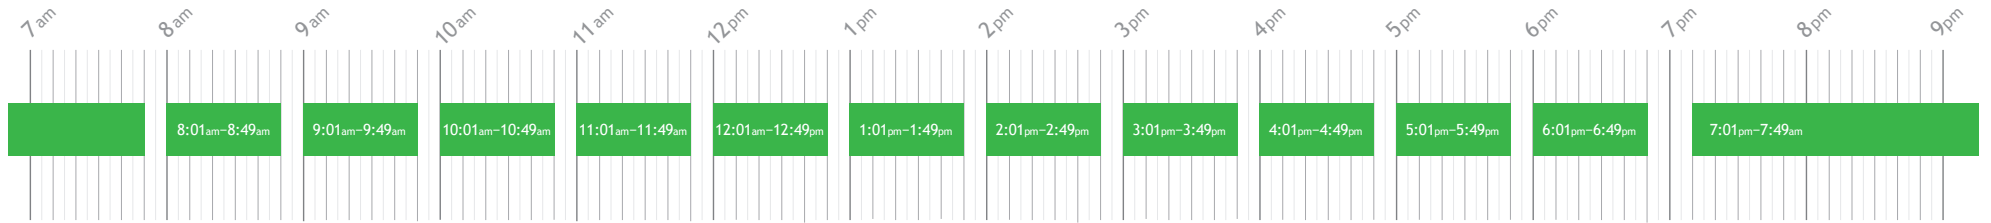

GATE ACCESS SCHEDULE

 Gates are active during these times

Monday, Wednesday, & Friday

Tuesday & Thursday