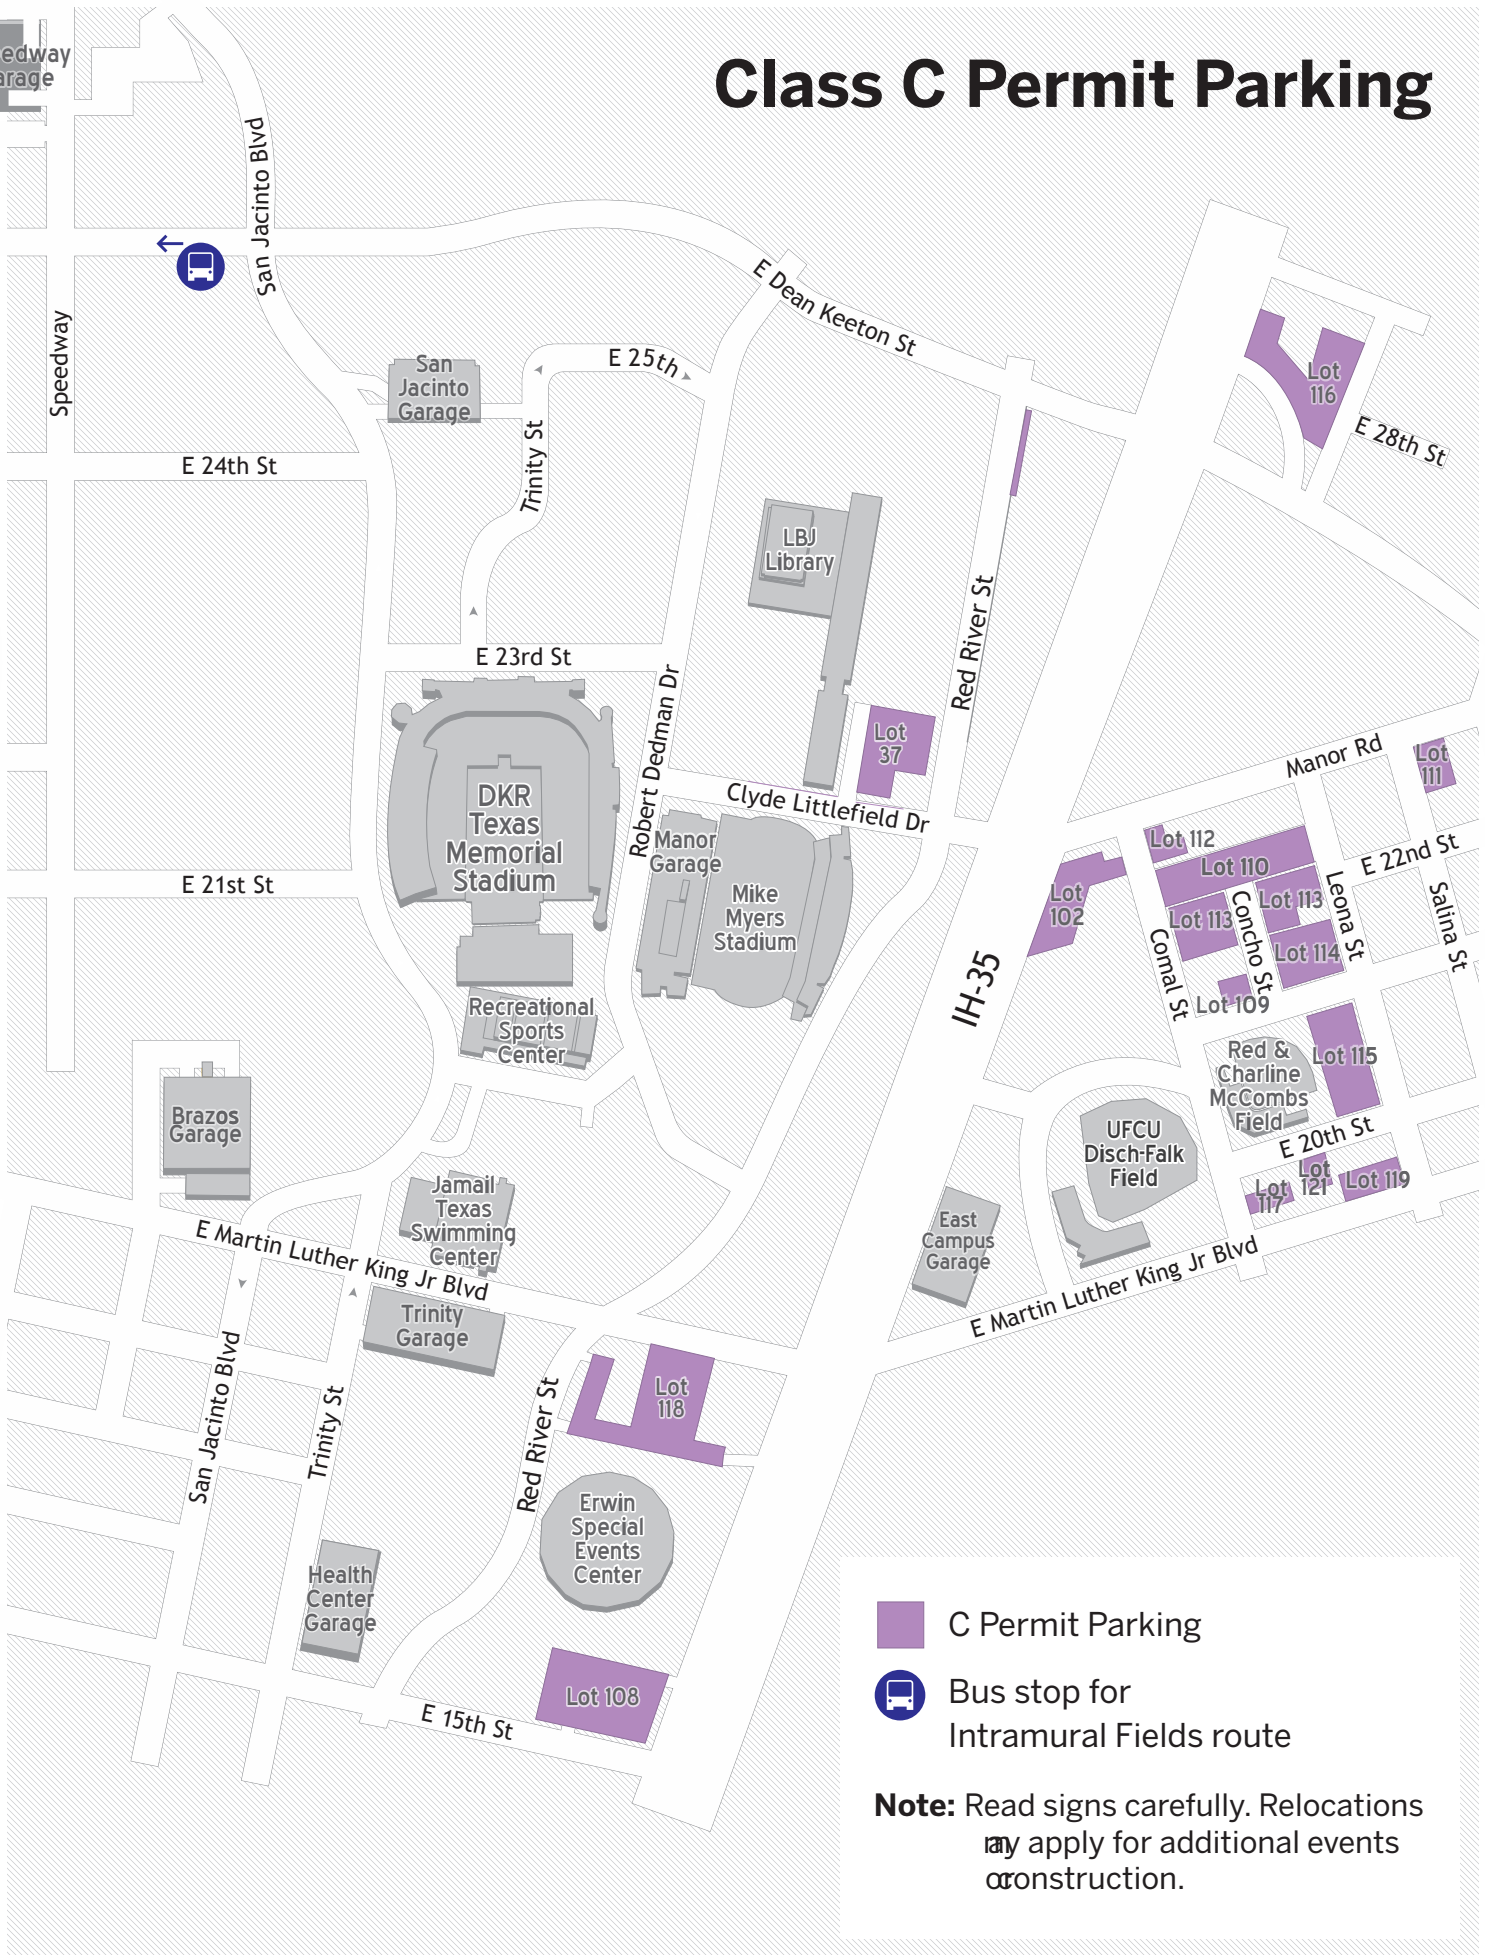

# Class C Permit Parking

 C Permit Parking

 Bus stop for Intramural Fields route

**Note:** Read signs carefully. Relocations may apply for additional events or construction.