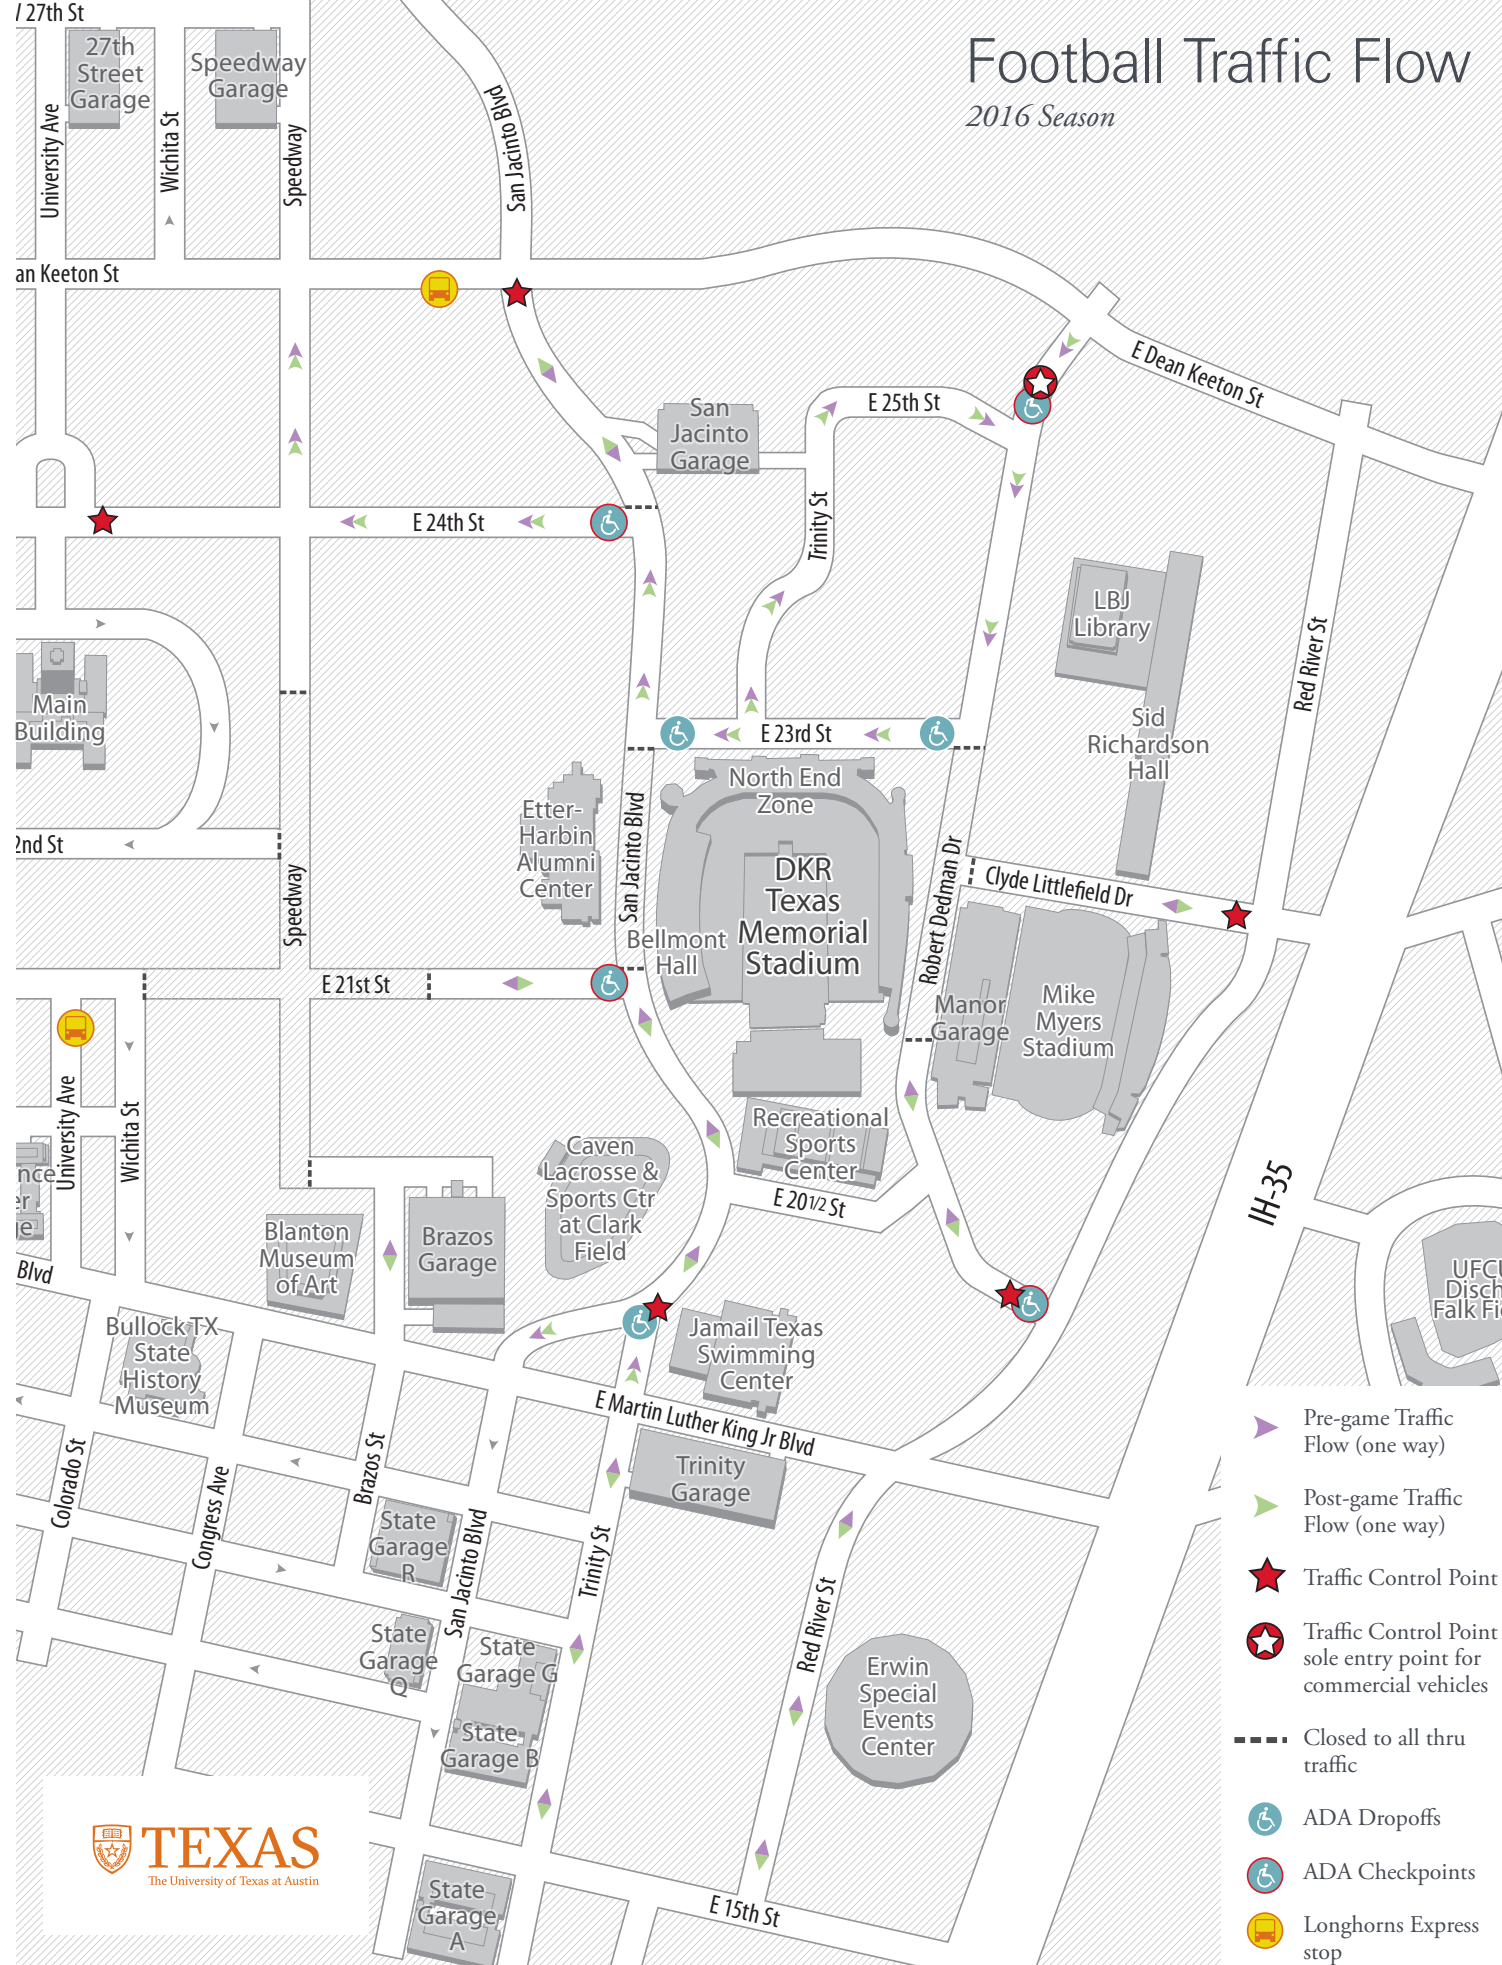

Football Traffic Flow

2016 Season

- Pre-game Traffic Flow (one way)
- Post-game Traffic Flow (one way)
- Traffic Control Point
- Traffic Control Point sole entry point for commercial vehicles
- Closed to all thru traffic
- ADA Dropoffs
- ADA Checkpoints
- Longhorns Express stop